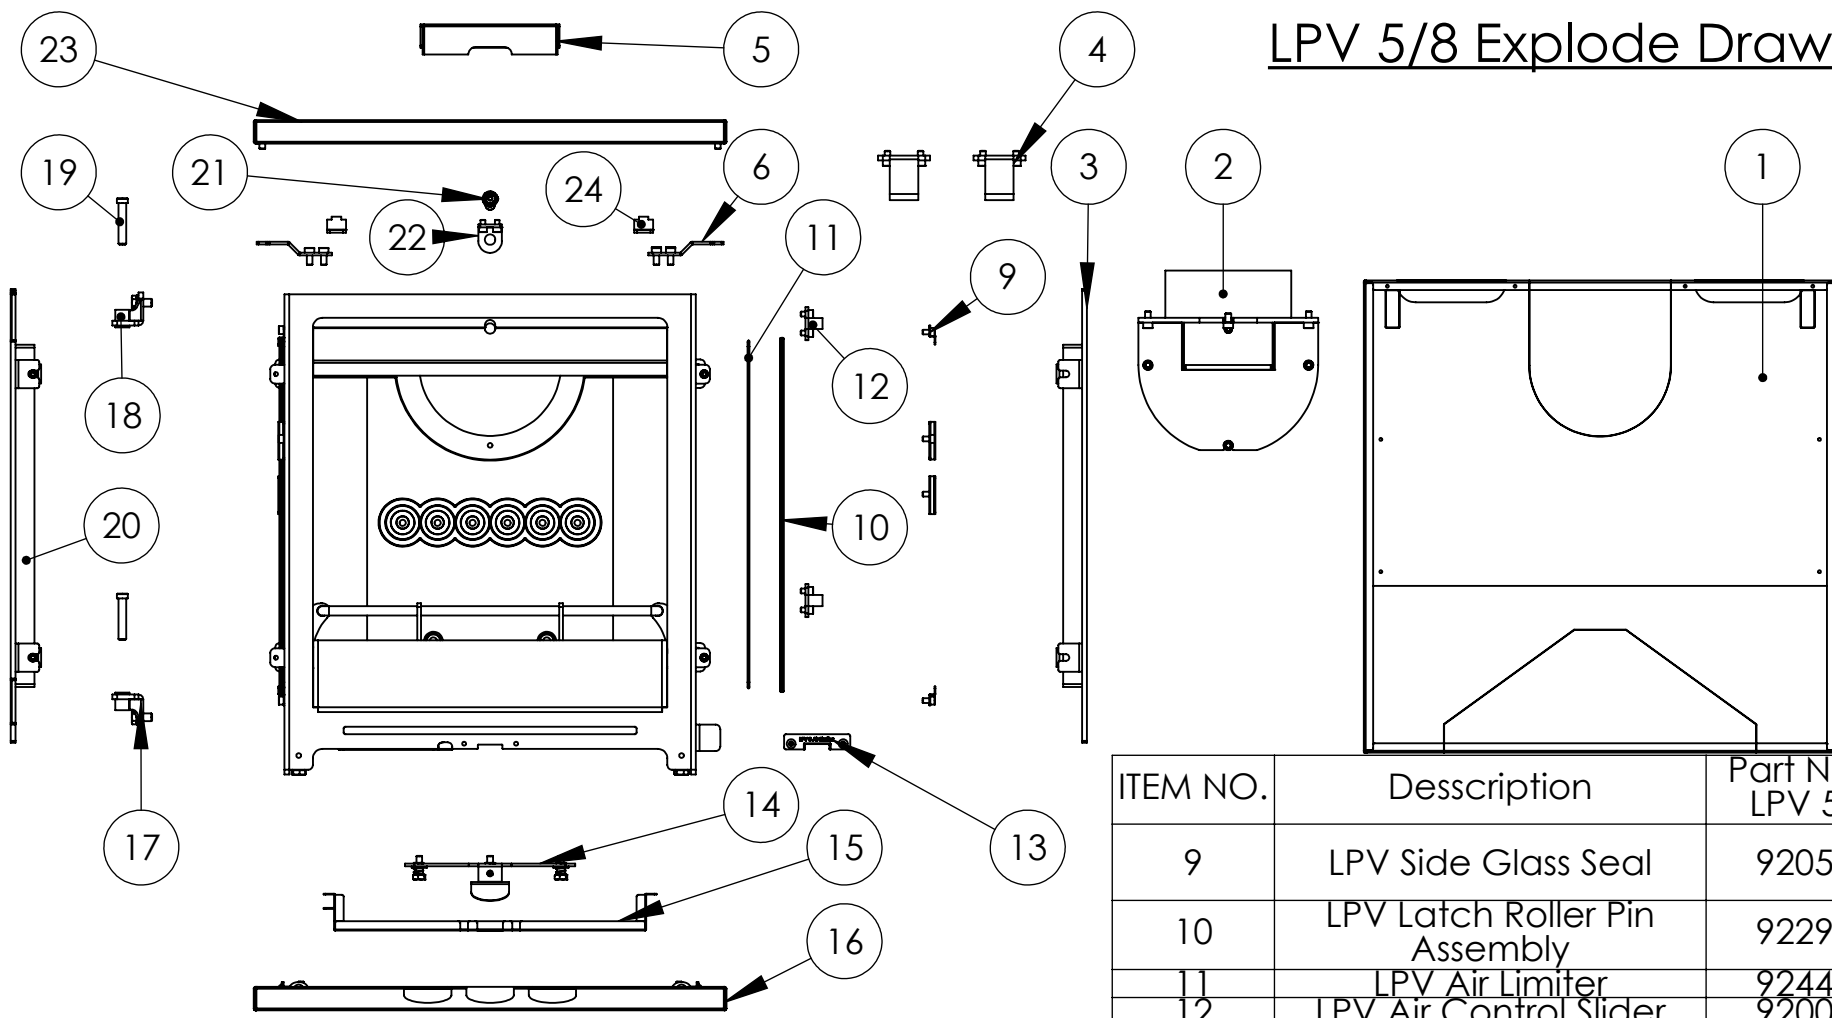

LPV 5/8 Explode Drawing

ITEM NO.	Description	Part NO LPV 5	part NO LPV 8	QTY.
1	LPV Rear Panel	9237	9198	1
2	LPV Spigot Assembly	9230	9230	1
3	LPV Side Window Panel	9203	9203	1
4	LPV baffle supports	9221	9221	2
5	LPV top plate Infill Plate	9206	9206	1
6	LPV top plate Brackets	9207	9207	4
7	LPV side window Clips	9204	9204	8
8	LPV Side Glass	9203	9203	2

ITEM NO.	Description	Part NO LPV 5	Part NO LPV 8	QTY
9	LPV Side Glass Seal	9205	9205	2
10	LPV Latch Roller Pin Assembly	9229	9229	2
11	LPV Air Limiter	9244	9202	1
12	LPV Air Control Slider	9200	9200	1
13	LPV Outside Air Box	9201	9201	1
14	LPV Base Plate	9238	9197	1
15	LPV Bottom Hinge	9219	9219	1
16	LPV Top Hinge	9218	9218	1
17	LPV Hinge Pin	9220	9220	2
18	LPV LH Side Panel	9296	9296	1
19	LPV Active Baffle Rod Assy	9227	9227	1
20	LPV Active Baffle Rod Support Bracket	9228	9228	1
21	LPV Top PLate	9236	9194	1
22	LPV Rear Panel Fixing Bracket	9199	9199	2